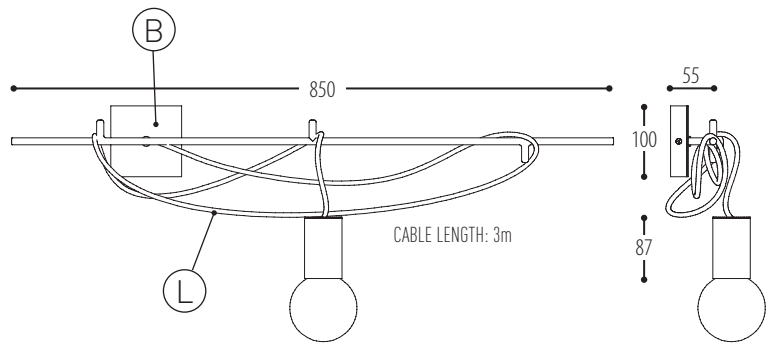

ZARTEL

WALL

design Lieven Musschoot & Cas Moor for Dark

www.pinterest.com/pindark/zartel-dark

1035-BB-001-II-LL

Alu

BB		CCC		II		LL	
COLOR BOX+FITTING		TYPE		COLOR RAIL		COLOR CABLE	
02	Black	001	1x QG95 (MAX 50 W)	02	Black	02	Black
03	White			03	White	03	White
				04	Red		